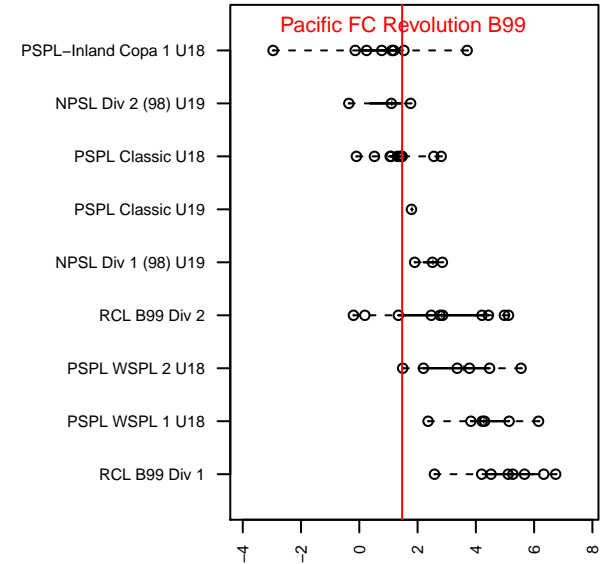

**attack and defense rating
relative to others at age
and all opponents in last 13 months**