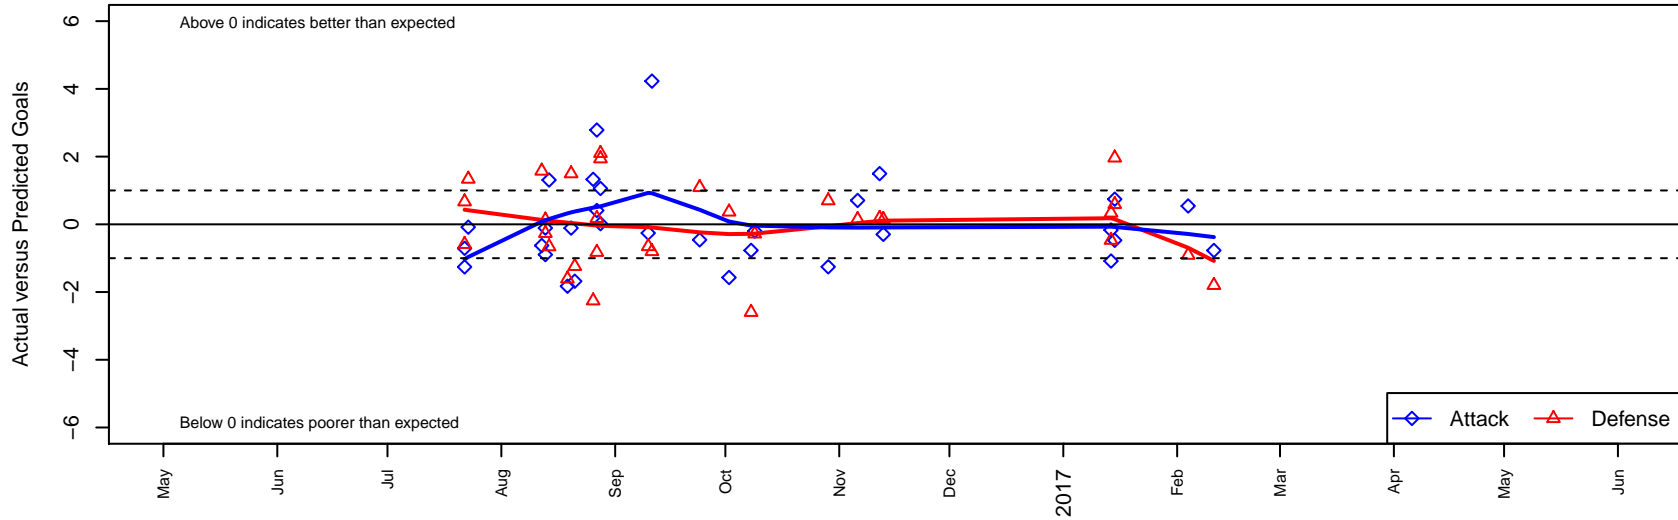

Pacific FC Revolution B99

Pacific FC
 Battle Ground, WA
 B99 total strength=1437
 attack=11.88 defense=6.98
 fall league = PSPL Classic U18
 notes= Orange

alt names used:
 Pacific FC Revolution B99
 Pacific FC Revolution
 PACIFIC FC PFC REVOLUTION B99 (WA)

Venues played:
 2016 Oswego Nike Cup Super Group Silver U1
 2016 Bend Premier Cup Timbers Super Group
 2016 Bigfoot BU18/19 U19
 2016 Summer Slam Division 2 Gold/Silver U16
 2016 PSPL Classic U18
 2016 PacNW Winter Classic Premier U18
 2016 WA Cup HS Silver U18

Pacific FC Revolution B99
 Dots are actual minus expected GF (blue circles) and GA (red triangles).
 Blue line is smoothed change in attack strength. Red is smoothed change in defense strength.

**attack and defense variance (black dot)
relative to other teams
and top 10 in region**