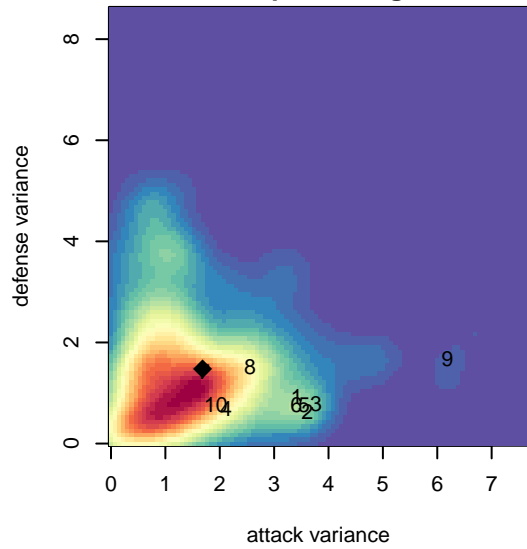

Pacific FC Revolution B99

Pacific FC
 Battle Ground, WA
 B99 total strength=1437
 attack=11.88 defense=6.98
 fall league = PSPL Classic U18
 notes= Orange

alt names used:
 Pacific FC Revolution B99
 Pacific FC Revolution
 PACIFIC FC PFC REVOLUTION B99 (WA)

Pacific FC Revolution B99
 Dots are actual minus expected GF (blue circles) and GA (red triangles).
 Blue line is smoothed change in attack strength. Red is smoothed change in defense strength.

**attack and defense variance (black dot)
relative to other teams
and top 10 in region**