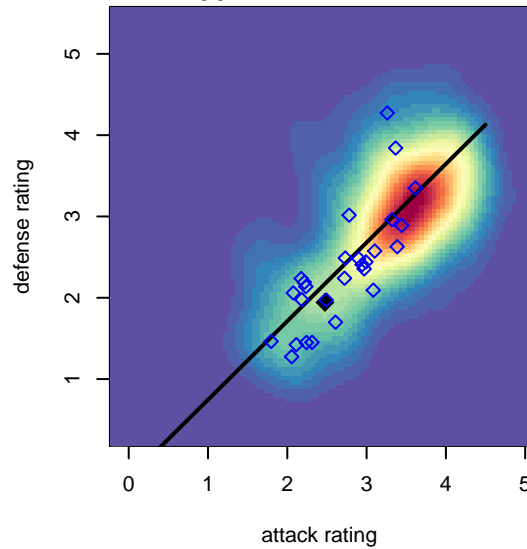

**attack and defense rating
relative to others at age
and all opponents in last 13 months**