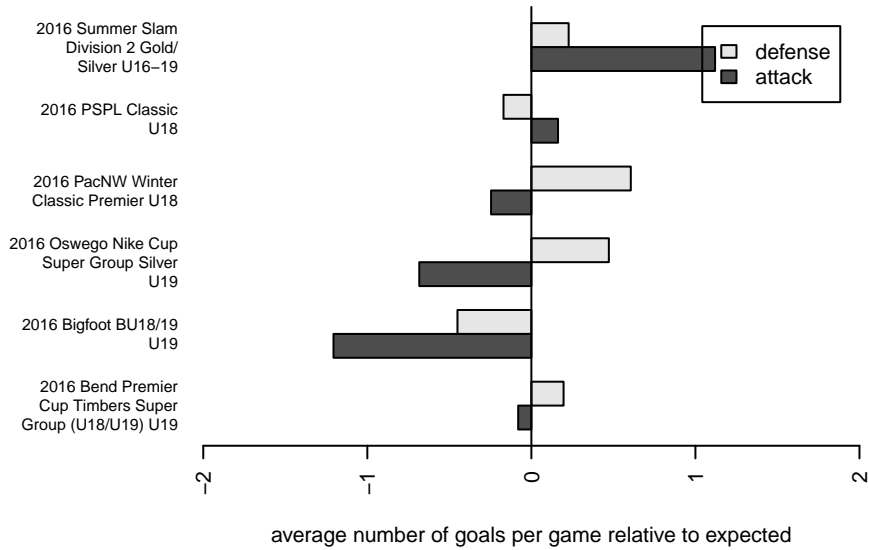

Performance relative to 13 month average